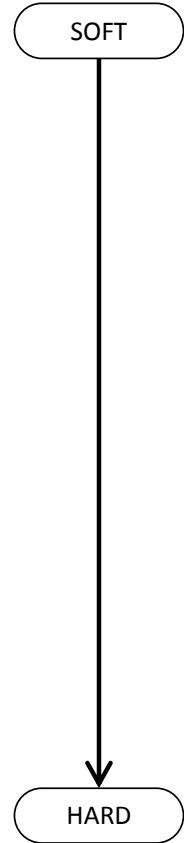

KEORCA

Keilor Electric Off Road Car Association Inc.

SPRING RATE CHARTS

Brand	Set	Colour	lb/in	Length (mm)	Part #
Kyosho	Buggy Front	Red	2.1		
Kyosho	Buggy Front	Clack	2.5		
Losi	Buggy Front	Red	2.5		
Associated	Truck Front	Black	2.76		7426
Kyosho	Buggy Front	Orange	2.78		
Associated	Buggy Front	Brown	2.8		6493
Tamiya	Buggy Front	Brown Dot	2.8		54221
Kyosho	Buggy Front	Dark Yellow	2.9		
Losi	Buggy Front	Orange	2.9		
Tamiya	Buggy Front	Black Dot	2.9		54221
Associated	Truck Front	Green	2.99		7427
Tamiya	Buggy Front	Green Dot	3.1		54221
Tamiya	TRF Front	Red Dot	3.17	40	53974
Associated	Buggy Front	Black	3.2		8232
Kyosho	Buggy Front	Light Yellow	3.2		
Losi	Buggy Front	Silver	3.2		
Associated	Truck Front	Silver	3.225		7428
Kyosho	Buggy Front	Silver	3.3		
Associated	Truck Front	Blue	3.45		7429
Associated	Buggy Front	Green	3.5		6494
Losi	Buggy Front	Green	3.5		
Tamiya	TRF Front	Yellow Dot	3.58	40	53974
Associated	Truck Front	Gold	3.7		7425
Tamiya	TRF Front	Blue Dot	3.8	40	53974
Losi	Buggy Front	Blue	3.8		
Associated	Buggy Front	Silver	3.85		6496
Associated	Truck Front	Red	3.9		7430
Losi	Buggy Front	Black	4.1		
Associated	Buggy Front	Blue	4.2		6497